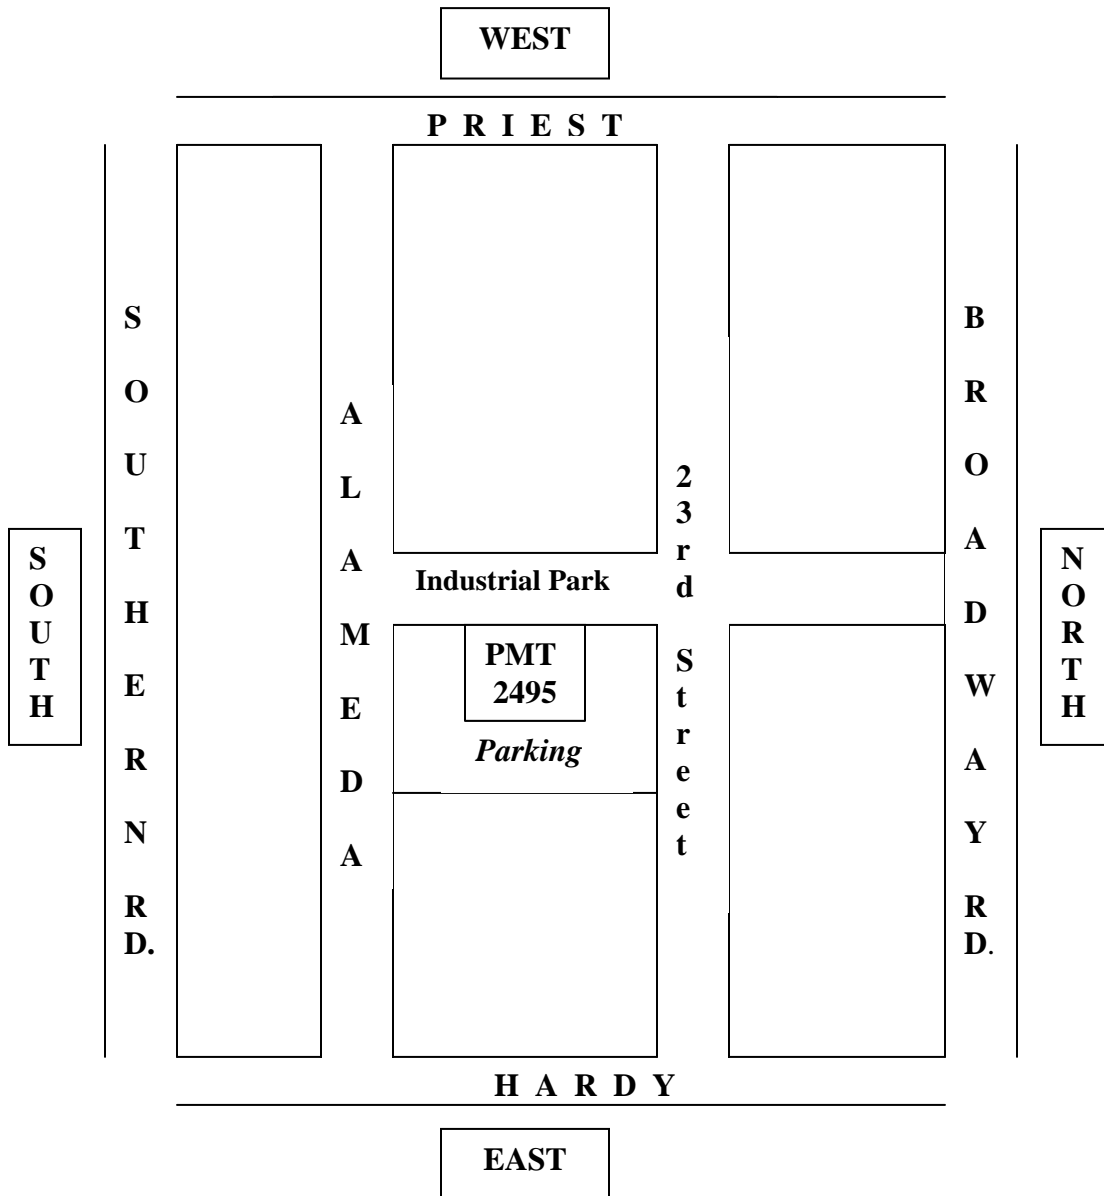

2495 South Industrial Park  
Tempe, Az. 85282  
480-446-2506 or 480-804-7400

From the West Valley: take I-10 East to 202 East, exit on Priest, go south on Priest, past Broadway and turn left on 23<sup>rd</sup> St., right on Industrial Park, ½ block on the left side.

From the East Valley: take U.S. 60 West, exit on Priest, go north on Priest, right on Alameda, turn left on Industrial Park ½ block on the right side.

From the South Valley: take I-10 North, exit on Broadway, go east on Broadway, turn right on Industrial Park, past the 4 way stop sign, ½ block on the left side.

From the North Valley: Take I-17 South to I-10 East, then 202 East, exit on Priest, south on Priest, past Broadway and turn left on 23<sup>rd</sup> St, right on Industrial Park, ½ block on the left **or** South on 101 to 202 West, exit on Center/Priest, stay on the left lane, go south on Priest, past Broadway and turn left on 23<sup>rd</sup> St., right on Industrial Park, ½ block on the left side.